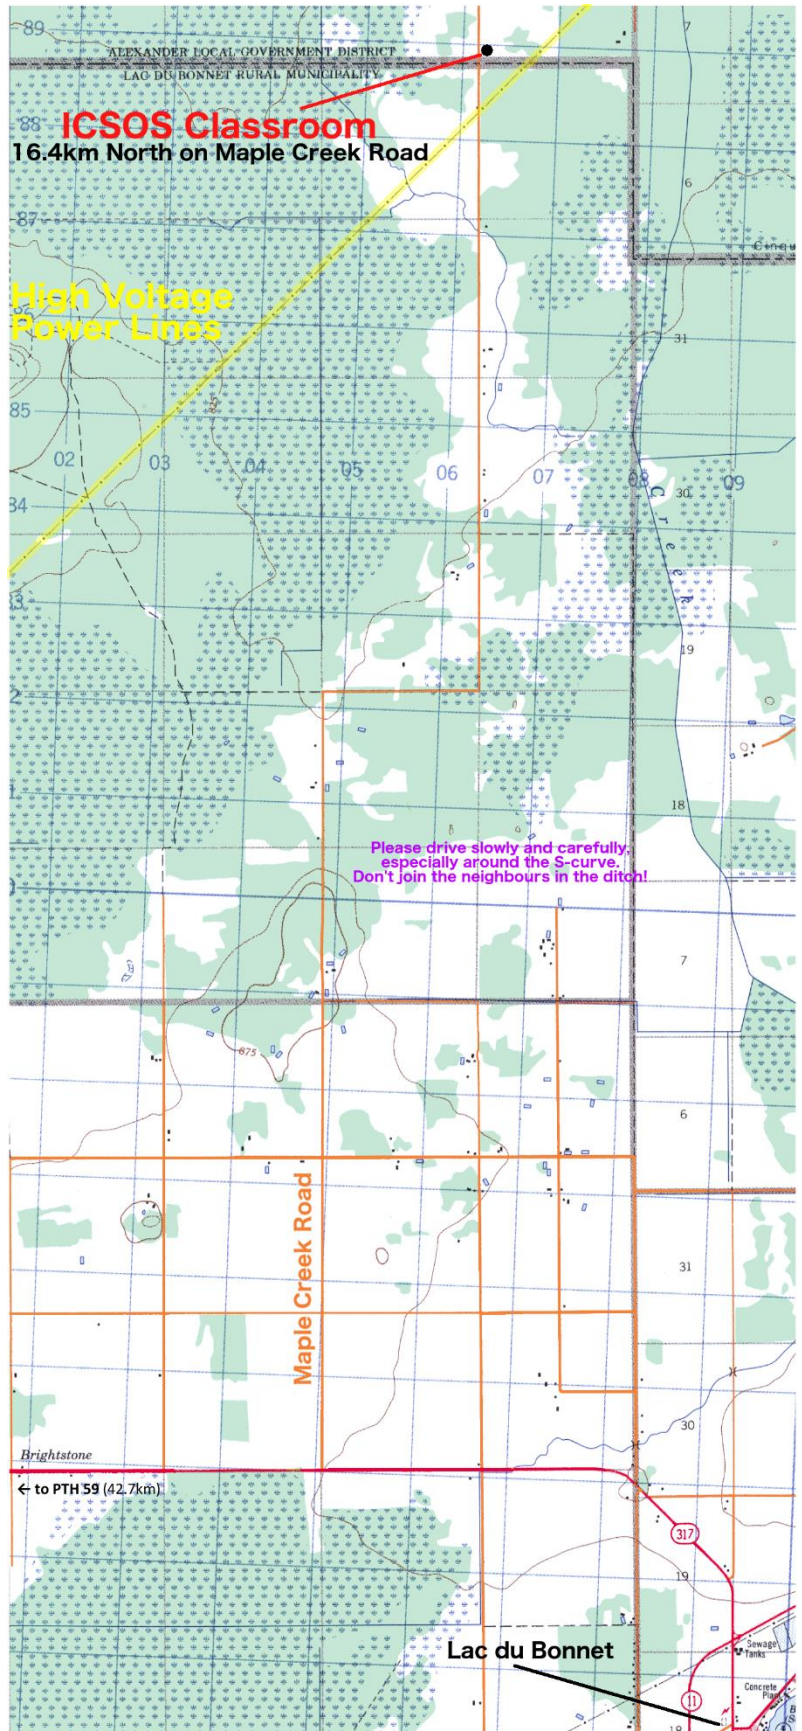

# Classroom Driving Directions

## From Winnipeg:

1. Take **PTH 59** North
2. Turn Right heading East on **MB 317** (signs for Lac du Bonnet) for *42.7km*
3. Turn Left heading North on **Maple Creek Road** (just before Lac du Bonnet) for *16.4km*
  - 1) Drive slowly & carefully, especially at the "S" bend
  - 2) Continue past the Power Lines crossing the road
  - 3) Classroom has a white SeaCan (shipping container) out front; there will be a red ICSOS Banner or sandwich board on display

## From the Southeast Corner of the Province:

1. Take **MB 11** North
2. Turn Left heading West on **MB 317** (signs for Libau) for *5.3km*
3. Turn Right heading North on **Maple Creek Road** for *16.4km*
  - 1) Drive slowly & carefully, especially at the "S" bend
  - 2) Continue past the Power Lines crossing the road
  - 3) Classroom has a white SeaCan (shipping container) out front; there will be a red ICSOS Banner or sandwich board on display

Latitude / Longitude	UTM	MGRS
50°24.962' N 96°05.851' W	14 U 706184 5588914	14U QA 06184 88914