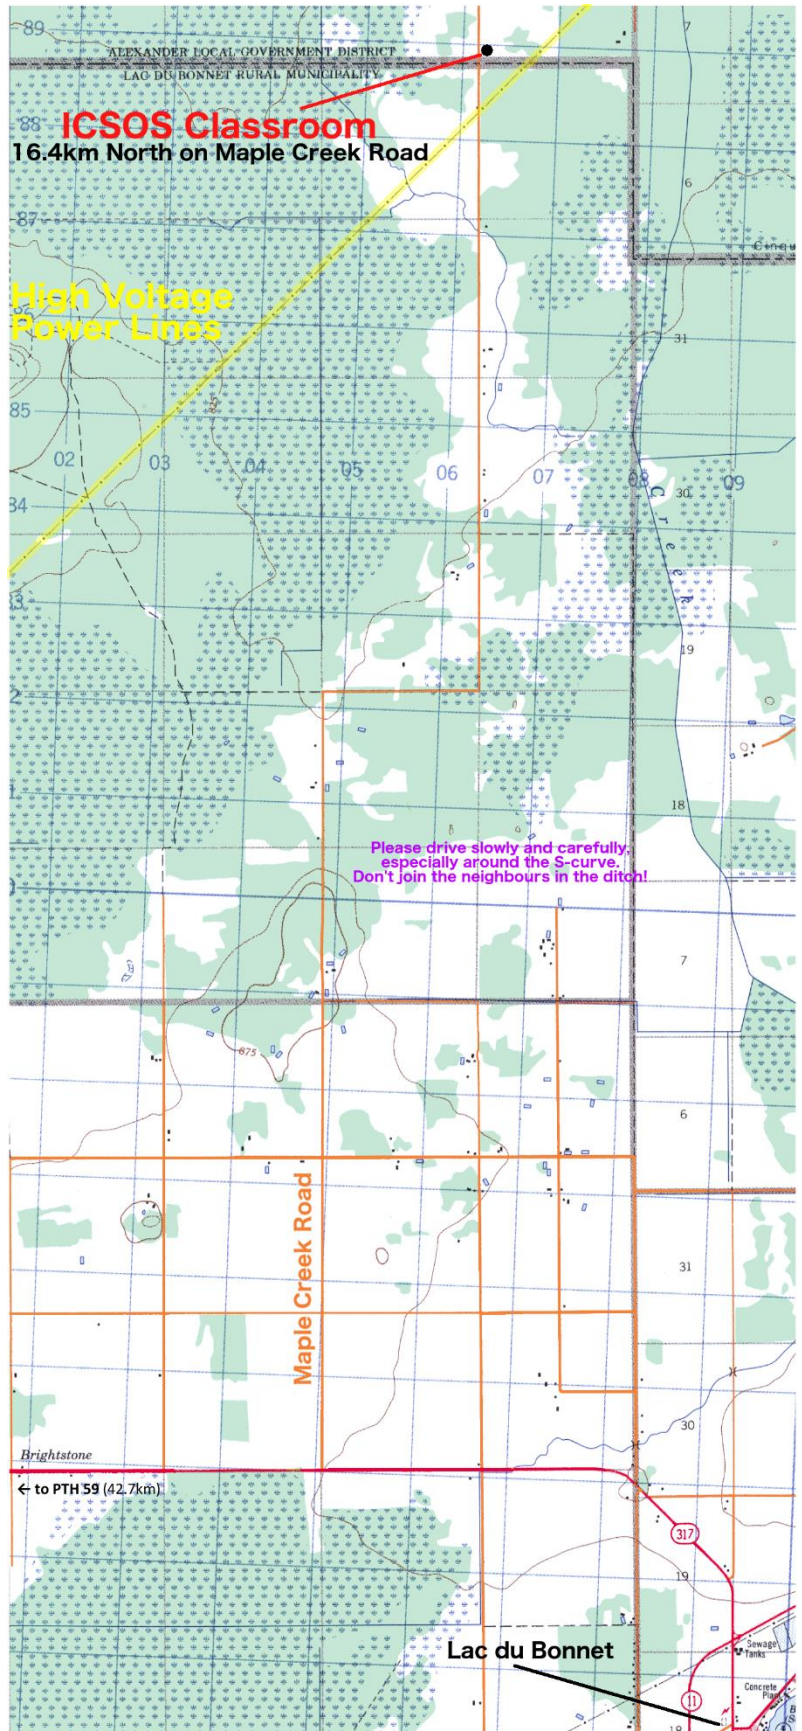

I.C.S.O.S.

**Survival by Training
with ICSOS**

Classroom Directions

From Winnipeg:

1. Take **PTH 59** North
2. Turn Right heading East on **MB 317** (signs for Lac du Bonnet) for *42.7km*
3. Turn Left heading North on **Maple Creek Road** (just before Lac du Bonnet) for *16.4km*
 - 1) Drive slowly & carefully, especially at the "S" bend
 - 2) Continue past the Power Lines crossing the road
 - 3) Classroom has a white SeaCan (shipping container) out front.

From the Southeast Corner of the Province:

1. Take **MB 11** North
2. Turn Left heading West on **MB 317** (signs for Libau) for *5.3km*
3. Turn Right heading North on **Maple Creek Road** for *16.4km*
 - 1) Drive slowly & carefully, especially at the "S" bend
 - 2) Continue past the Power Lines crossing the road
 - 3) Classroom has a white SeaCan (shipping container) out front.

Latitude / Longitude	UTM	MGRS
50°24.962' N 96°05.851' W	14 U 0706184 5588914	14U QA 06184 88914